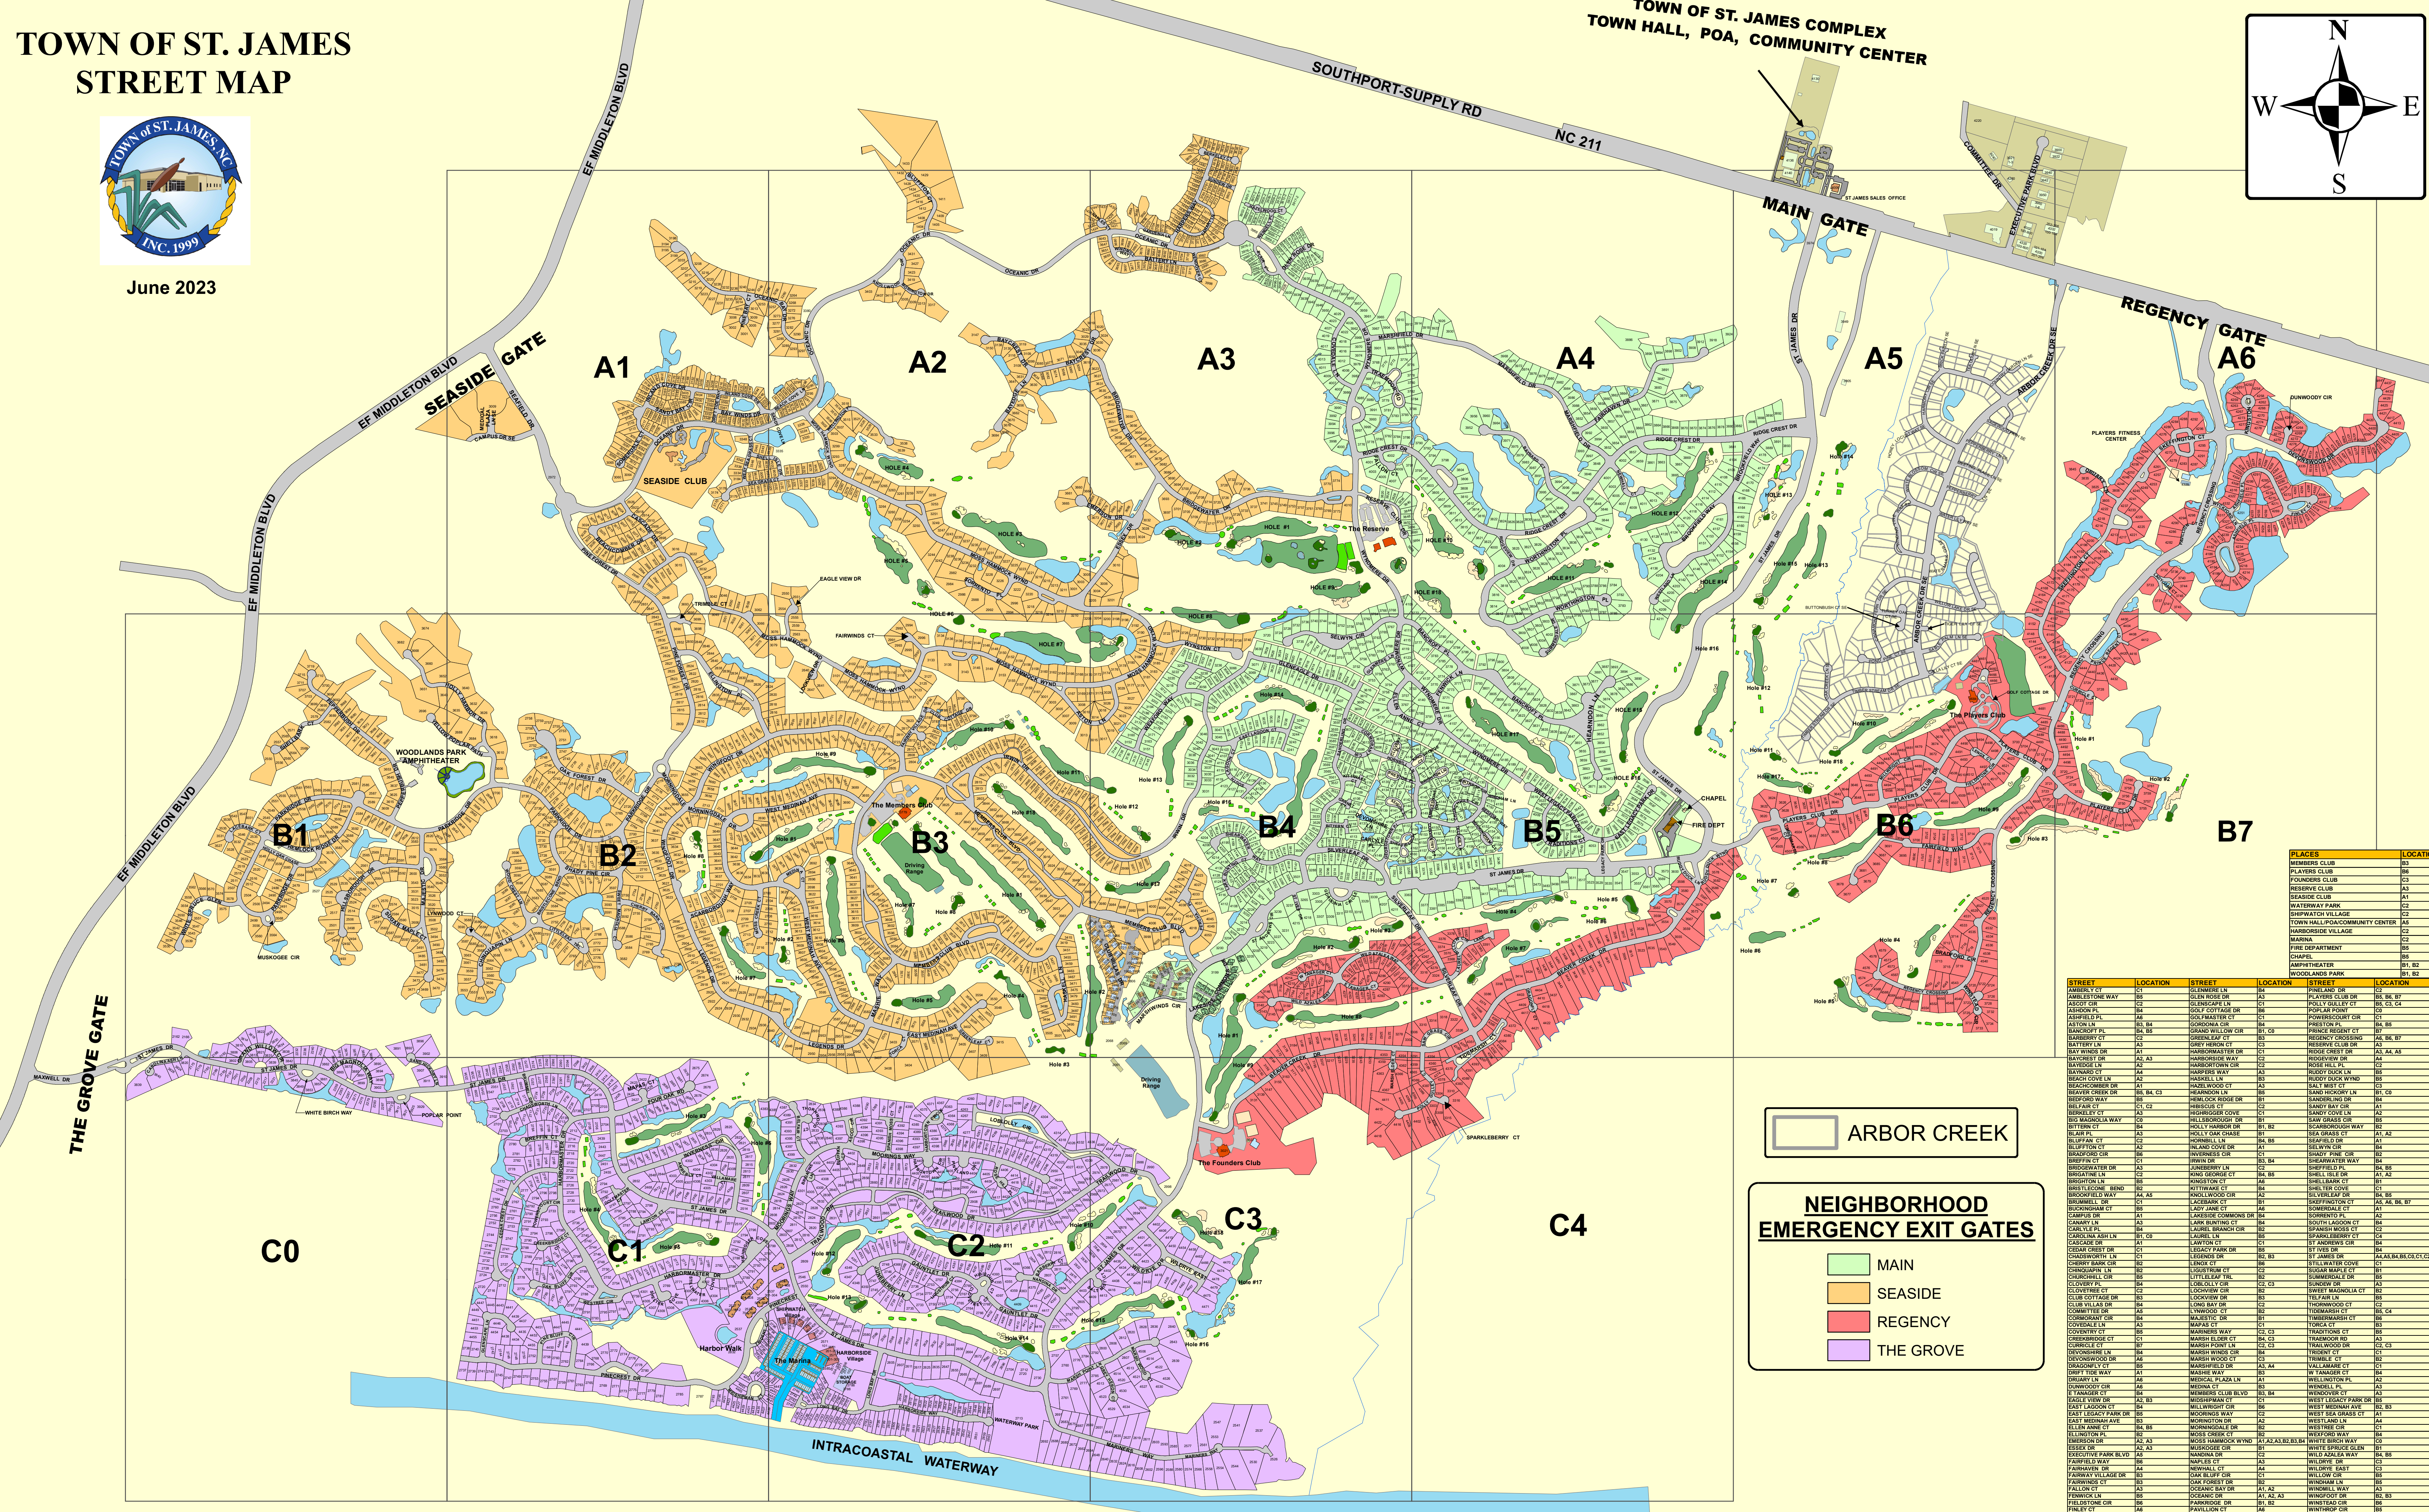

TOWN OF ST. JAMES STREET MAP

June 2023

TOWN OF ST. JAMES COMPLEX
TOWN HALL, POA, COMMUNITY CENTER

PLACES	CLUB	LOCATION
MEMBERS CLUB		B3
PLAYERS CLUB		B6
FOUNDERS CLUB		C3
RESERVE CLUB		A3
SEASIDE CLUB		A1
WATERWAY PARK		C2
SHEWATER VILLAGE		C2
TOWN HALL/POA/COMMUNITY CENTER		A5
HARBORSIDE VILLAGE		C2
MARINA		B5
FIRE DEPARTMENT		B5
CHAPEL		B6
AMPHITHEATER		B1, B2
WOODLANDS PARK		B1, B2

ARBOR CREEK

NEIGHBORHOOD EMERGENCY EXIT GATES

- MAIN
- SEASIDE
- REGENCY
- THE GROVE

S.A.L.E. Mapping & Consulting Services
onebigmapper@gmail.com

The data used to compile this map was derived from various sources, therefore, the accuracy cannot be guaranteed.